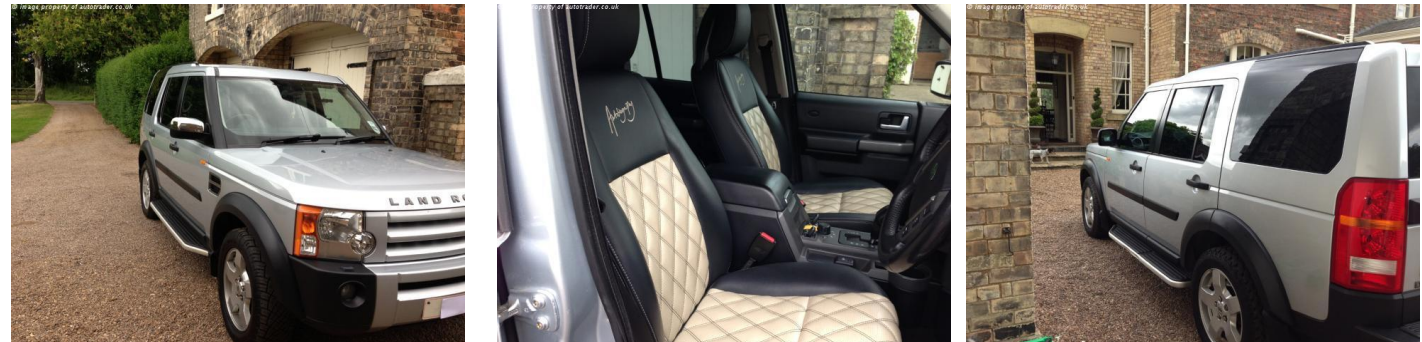

### 2008 Land Rover Discovery 2.7 Td V6 GS 5dr Auto ++ FULL LEATHER INTERIOR

CIF £16,900 [\$25,908]

76,000miles Metallic SILVER, COLOUR CODED, SIDE STEPS, , 7 SEATER, ALLOY WHEEL, REVERSE PARKING SENSOR, Standard Features – 17" alloy wheels, Automatic climate control, DSC–Dynamic Stability Control, Driver's seat height and lumbar adjustment, Electrically adjustable and heated door mirrors, Electronic traction control, Engine immobiliser, Height/reach adjustable steering column, Non smokers pack – Discovery, Rear park distance control, Remote locking, Single slot CD player/radio, Ultrasonic alarm. LOTS OF EXTRAS.

### 2006 Land Rover Discovery 3. 2.7 Td V6 7 Seat 5dr Auto Diesel £14800 [\$22,689]

5 Doors, Diesel, 89,000 miles, 2.7 Diesel, Auto, 7 Seats, central locking, Alloy wheels, ABS, Solid Paint, Climate control. Full Land Rover History, Side Steps, Light Guards, Digital Dual Zone Climate Control, Multi Function Steering Wheel, Alarm/Immobiliser, Traction Control, Multi Airbags, Adjustable Suspension, Isofix. Standard Features – 4 corner Air Suspension with terrain response, trip computer and manual override, CBC – (Cornering brake control), Cruise control, DSC–Dynamic Stability Control. This car is absolutely immaculate. **Autobiography with cream/** black leather seats. Silver. Automatic. 7 seats. Immaculate condition. Heated seats front and back. Parking sensors. Privacy glass.